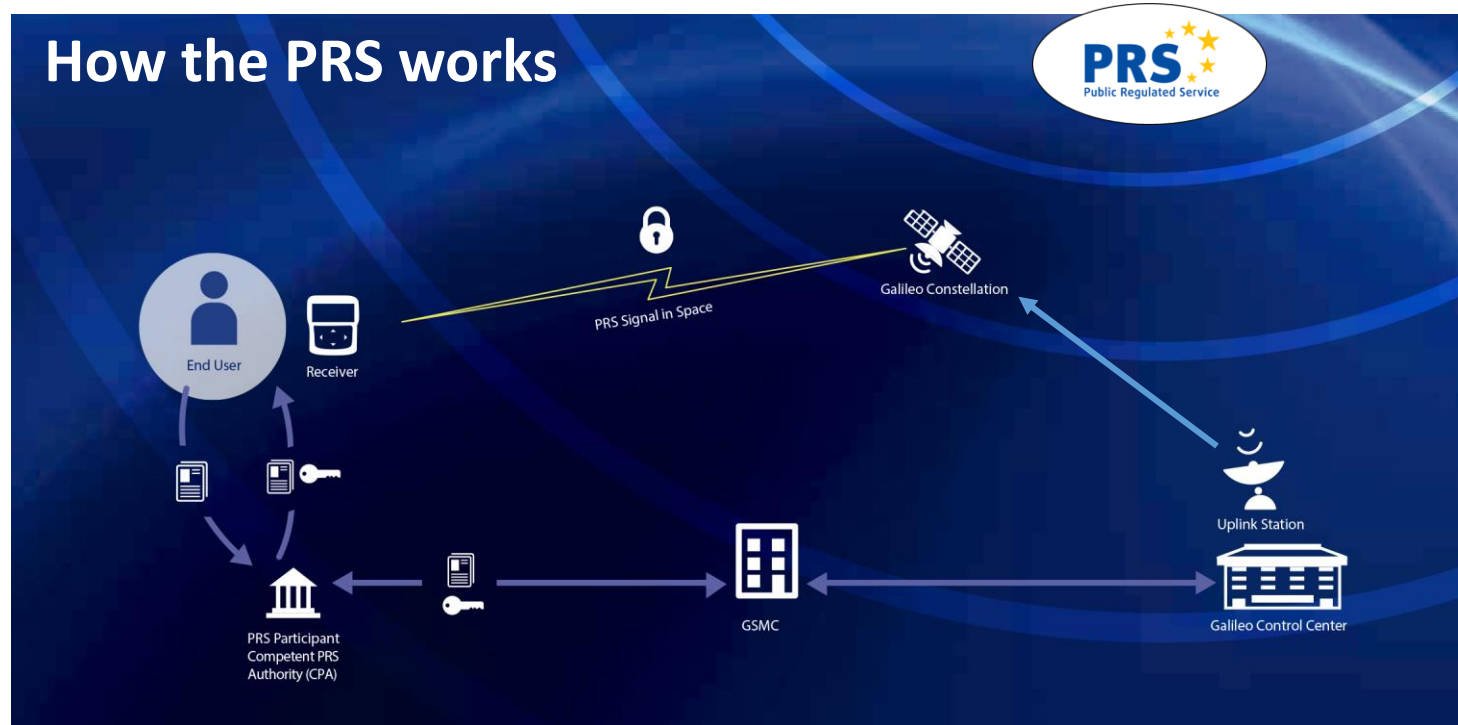

Copernicus

EGNOS

Antoine Borg

Galileo Authentication

Open Service Authentication (OSNMA)

- provides Navigation Message Authentication, which allows the computation of a user's position using authenticated data extracted from the navigation message.

Commercial Authentication Service (CAS)

- complements the OS, providing controlled access and signals authentication (by signal pilot component) function to users.

Public Regulated Service (PRS)

- provides the highest level of service continuity and authentication (on signal and message). In cases of malicious interference, PRS increases the likelihood of continuous availability of the Signal-in-Space (robustness).
- implements Governmental access control.

How PRS works

Active contribution from different stakeholders involved in PRS is required to ensure delivery of the Service to authorized users

The Galileo Security Monitoring Centre (GSMC), monitors and takes action regarding security threats, security alerts and the operational status of the Galileo system's components.

Trustable applications in Maritime segment

Trustable applications provide increased performance compared with standard positioning service, in the aspect of guaranteed continuity and reliable position and timing information (according to Galileo Service SDD), are required to strengthen the strategic and critical systems of society (e.g. *border protection* or *harbor infrastructure*). The applications are accessible upon prior authorization by the relevant authority and, depending on User Requirements, could be served by any of the Galileo services that provide Authentication (OSNMA, CAS or PRS).