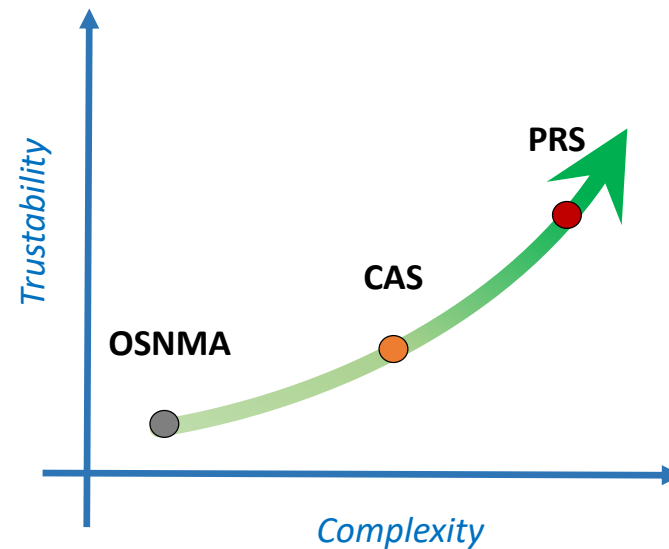

Copernicus

EGNOS

Antoine Borg

Galileo Authentication

Open Service Authentication (OSNMA)

- provides Navigation Message Authentication, which allows the computation of a user's position using authenticated data extracted from the navigation message.

Commercial Authentication Service (CAS)

- complements the OS, providing controlled access and signals authentication (by signal pilot component) function to users.

Public Regulated Service (PRS)

- provides the highest level of service continuity and authentication (on signal and message). In cases of malicious interference, PRS increases the likelihood of continuous availability of the Signal-in-Space (robustness).
- implements Governmental access control.

How PRS works

Active contribution from different stakeholders involved in PRS is required to ensure delivery of the Service to authorized users

The Galileo Security Monitoring Centre (GSMC), monitors and takes action regarding security threats, security alerts and the operational status of the Galileo system's components.